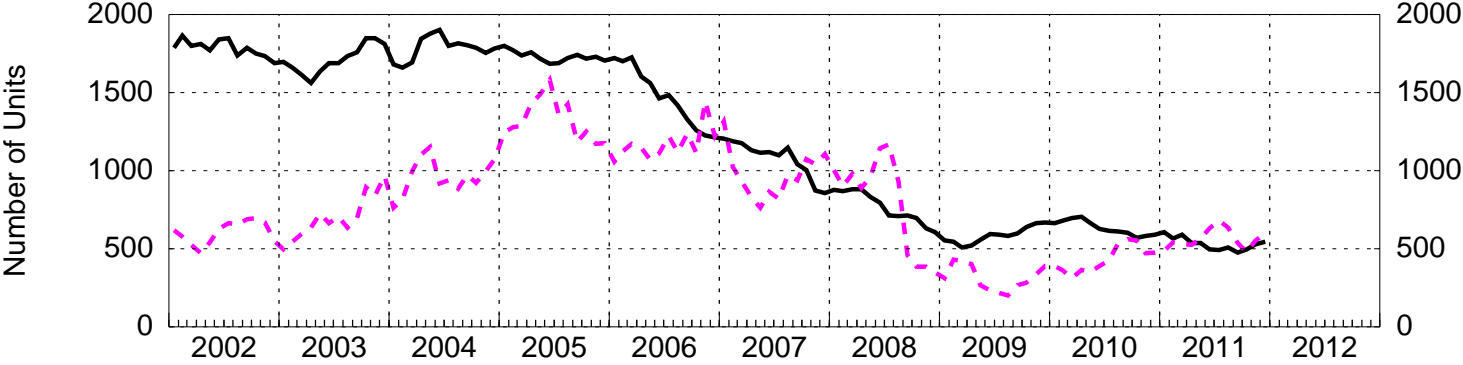

# SINGLE AND MULTI-FAMILY BUILDING PERMITS: NEW JERSEY

3-Month Moving Average, Seasonally Adjusted

Single Family (Black), Multi-Family (Purple)  
Source: U.S. Census Bureau, Moody's Economy.com  
WDRX\_51