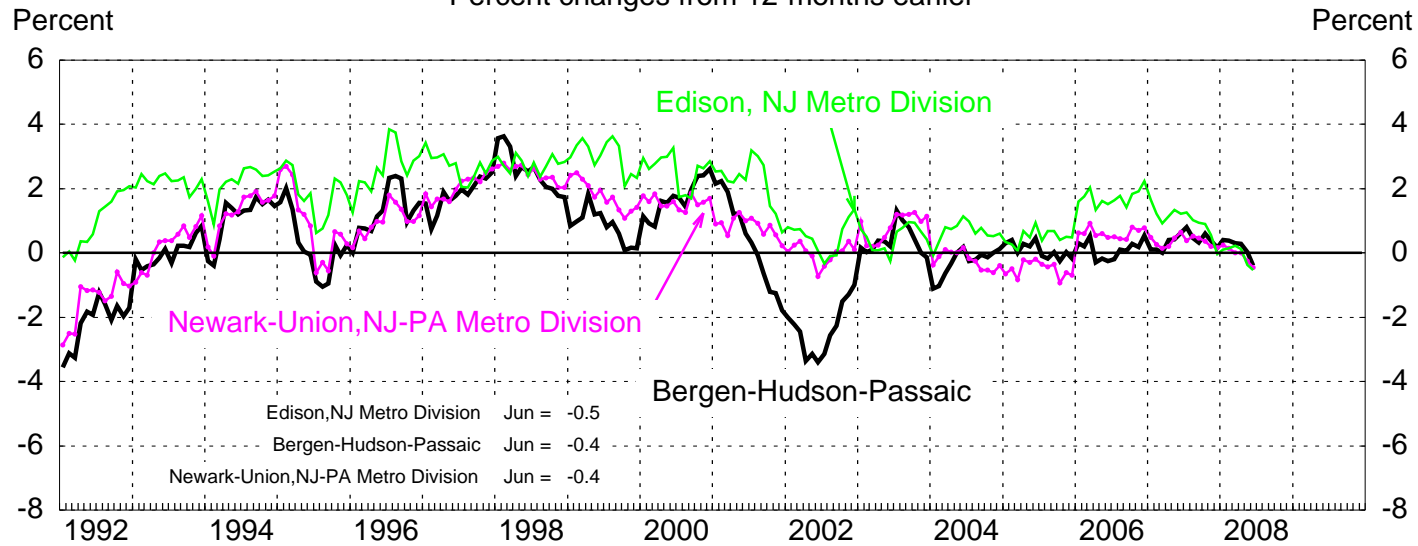

PAYROLL JOB GROWTH: NORTHERN NEW JERSEY

Percent changes from 12-months earlier

Newark-Union, NJ-PA Metro Division= Essex NJ, Hunterdon NJ, Morris NJ, Sussex NJ, Union NJ, and Pike PA counties.

Edison, NJ Metro Division= Middlesex NJ, Monmouth NJ, Ocean NJ, and Somerset NJ counties.