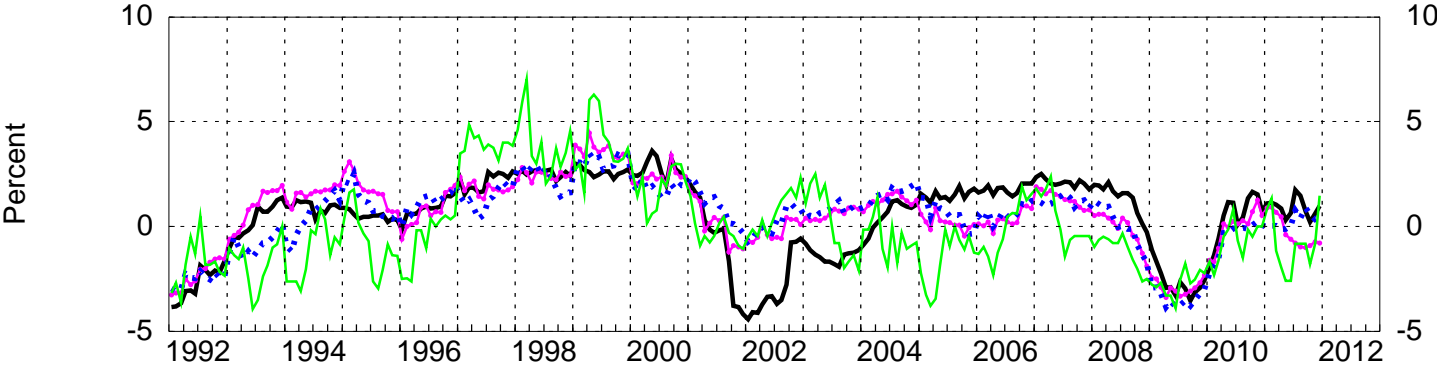

PAYROLL JOB GROWTH: DOWN-STATE NEW YORK

Percent changes from 12-months earlier

NYC (Black), Northern NYC Suburbs (Blue), Nassau-Suffolk NY Metro Division (Purple), Kingston (Green)
Note: Northern NYC Suburbs = Dutches, Orange, Putnam, Rockland, Westchester counties
Source: Bureau of Labor Statistics, NY Departments of Labor, Moody's Economy.com
WDRX_48