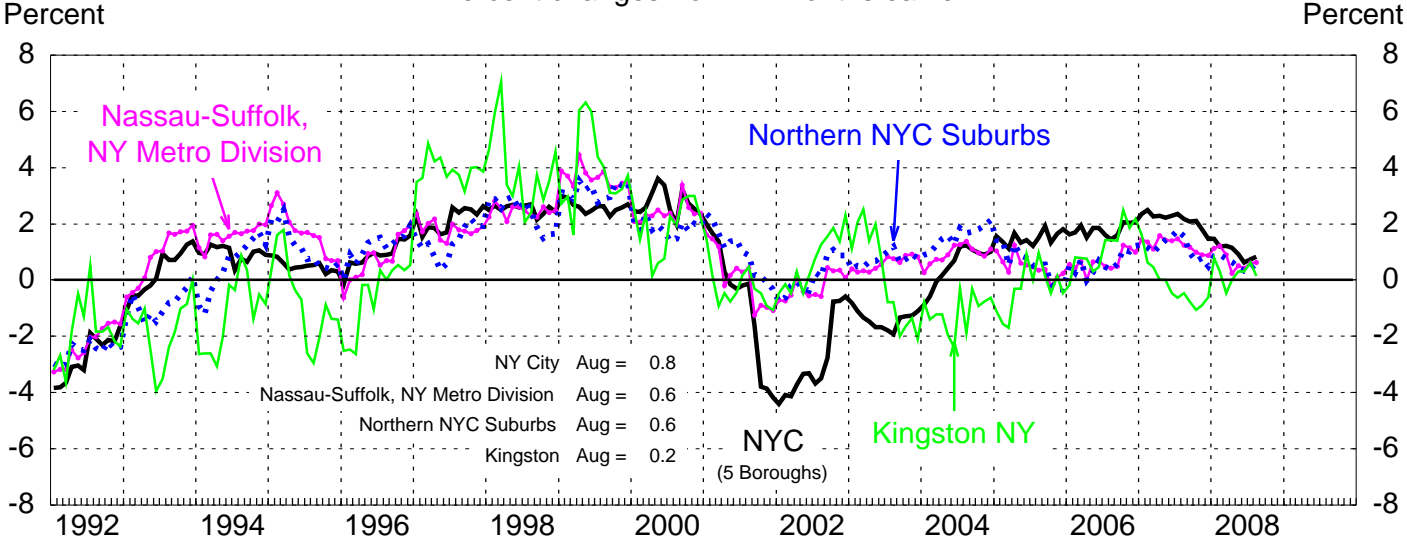

PAYROLL JOB GROWTH: DOWN-STATE NEW YORK

Percent changes from 12-months earlier

Northern NYC Suburbs = Dutches NY, Orange NY, Putnam NY, Rockland NY, and Westchester NY counties.

Kingston NY = Ulster county.