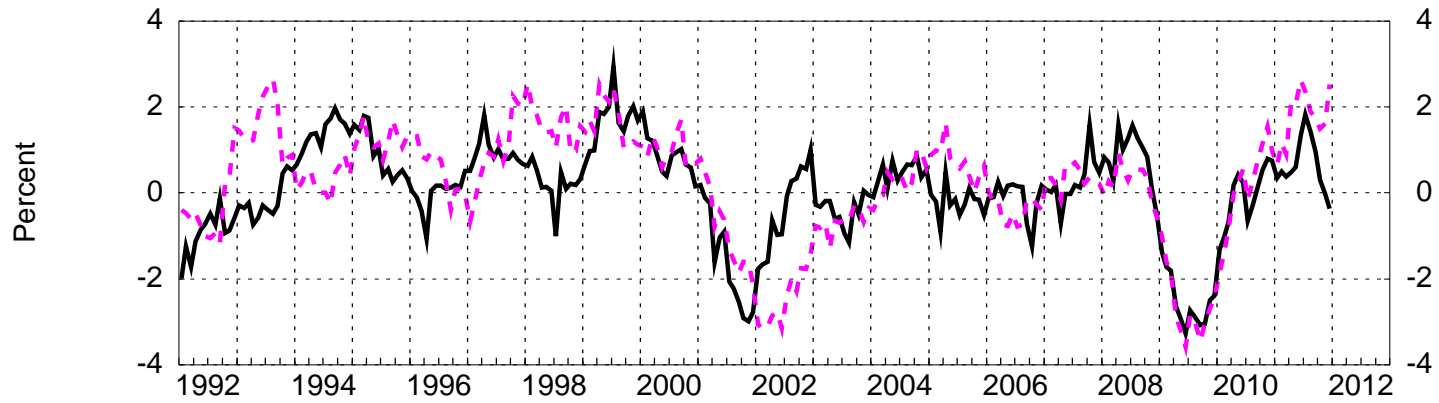

# PAYROLL JOB GROWTH: BUFFALO AND ROCHESTER NY

Percent changes from 12-months earlier

Buffalo MSA (Black), Rochester MSA (Purple)

Source: Bureau of Labor Statistics, NY Departments of Labor, Moody's Economy.com