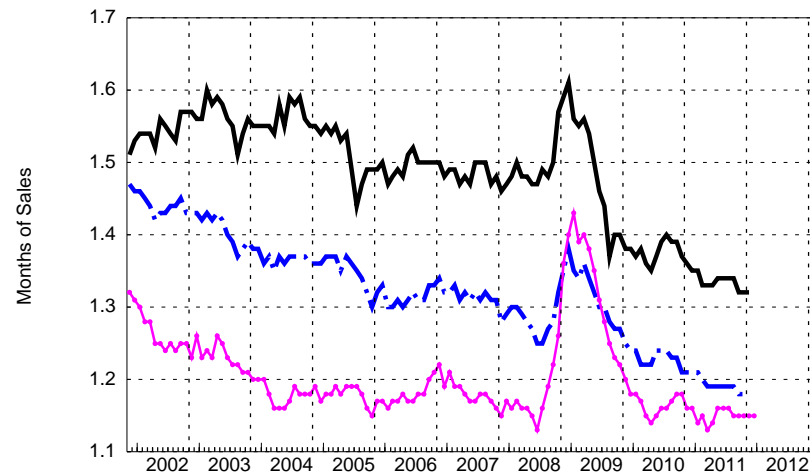

MANUFACTURING AND TRADE INVENTORIES Seasonally Adjusted

Note: Inventory-Sales Ratio

Note: Change in Inventory Stock
Source: Census Bureau

MANUFACTURING INVENTORY-SALES RATIOS Seasonally Adjusted

Note: Durables (Black), Nondurables (Blue)
Source: Census Bureau

TRADE INVENTORY-SALES RATIOS Seasonally Adjusted

Note: Retail (Black), Retail ex Auto (Blue), Wholesale (Magenta)
Source: Census Bureau